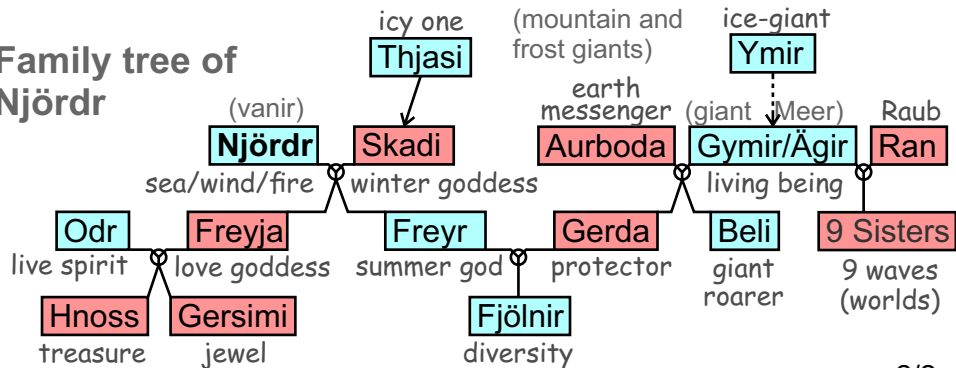

Family trees for the Edda

Family tree of Odin

Family tree of Loki

Family tree of Njördr

Legend and Symbols

- female
 - male
 - ♂ marriage/procreation
 - direct descent
 - > descent across several generations
- (Processing status: 09.04.2026)
 (Source: www.edda.pushpak.de)

Structure interpretation of the family trees

Family tree of Odin

Family tree of Njördr

Family tree of Loki

Legend and Symbols

- female
- male
- ⊗ marriage/procreation
- direct descent
- > descent across several generations