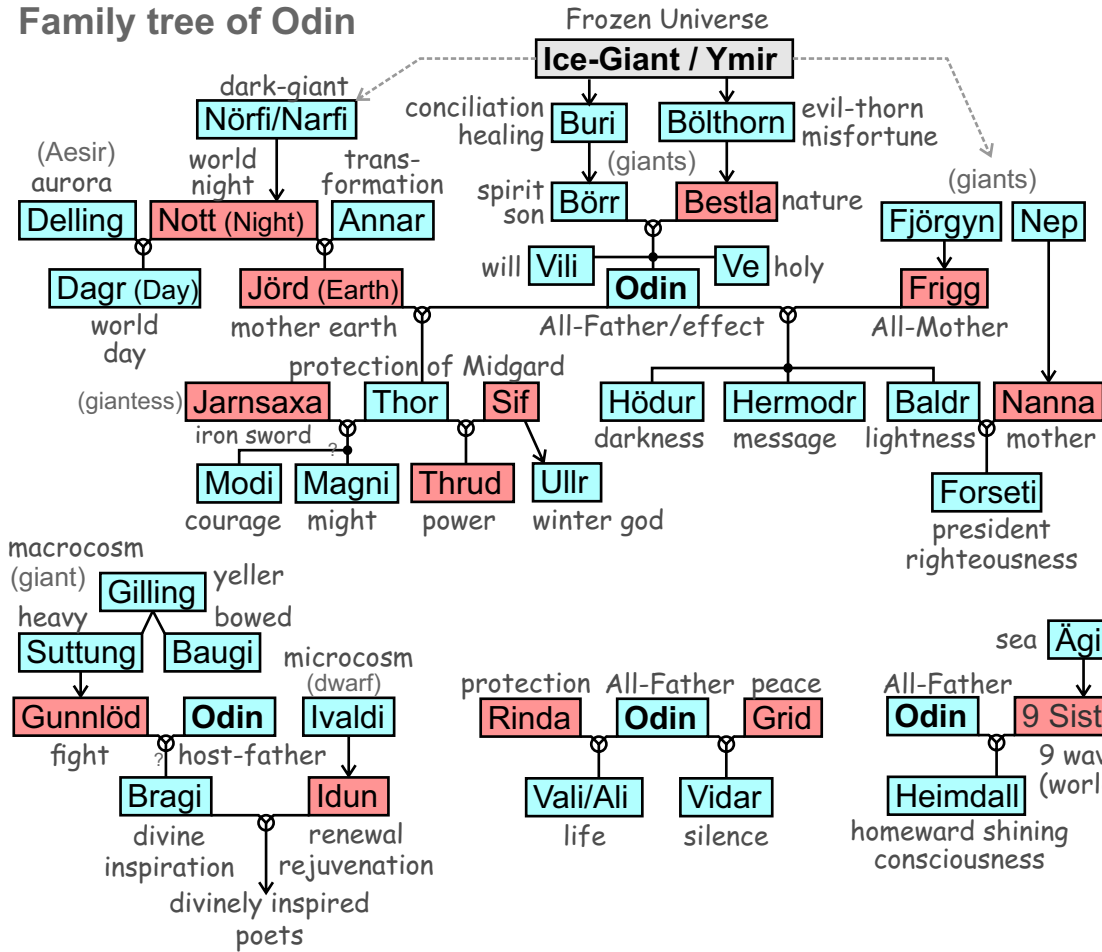

Family trees for the Edda

Family tree of Odin

Family tree of Loki

Family tree of Njördr

Legend and Symbols

- female
 - male
 - ♂ marriage/procreation
 - direct descent
 - > descent across several generations
- (Processing status: 09.04.2026)
 (Source: www.edda.pushpak.de)

Structure interpretation of the family trees

Family tree of Odin

Family tree of Njördr

Family tree of Loki

Legend and Symbols

- female
- male
- ⊗ marriage/procreation
- direct descent
- > descent across several generations