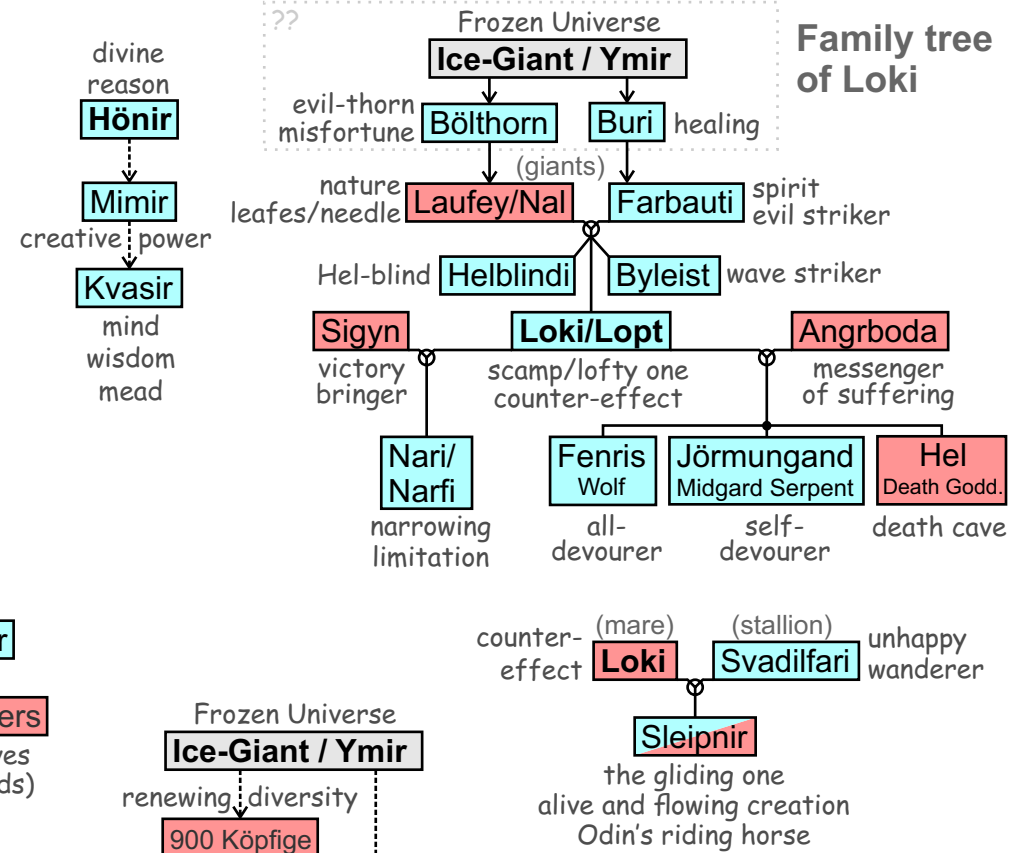

Family trees for the Edda

Family tree of Odin

Family tree of Loki

Family tree of Njördr

Legend and Symbols

- female
 - male
 - ♂ marriage/procreation
 - direct descent
 - > descent across several generations
- (Processing status: 09.04.2026)
 (Source: www.edda.pushpak.de)

Structure interpretation of the family trees

Family tree of Odin

Family tree of Njördr

Family tree of Loki

Legend and Symbols

- female
- male
- ⊗ marriage/procreation
- direct descent
- > descent across several generations