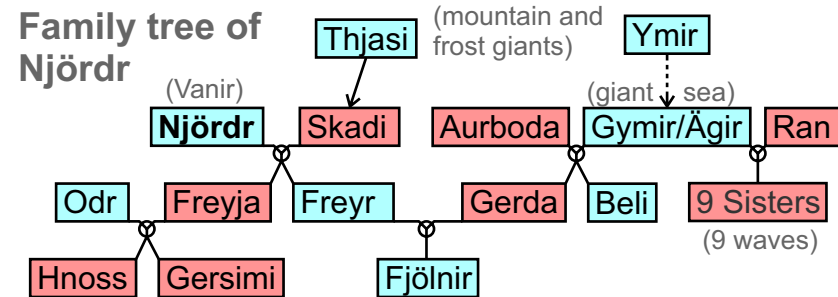

Family trees for the Edda

Family tree of Odin

Family tree of Loki

Family tree of Njördr

Legend and Symbols

- female
 - male
 - ♂ marriage/procreation
 - direct descent
 - > descent across several generations
- (Processing status: 09.04.2026)
 (Source: www.edda.pushpak.de)

Structure interpretation of the family trees

Family tree of Odin

Family tree of Njördr

Family tree of Loki

Legend and Symbols

- female
- male
- ⊗ marriage/procreation
- direct descent
- > descent across several generations