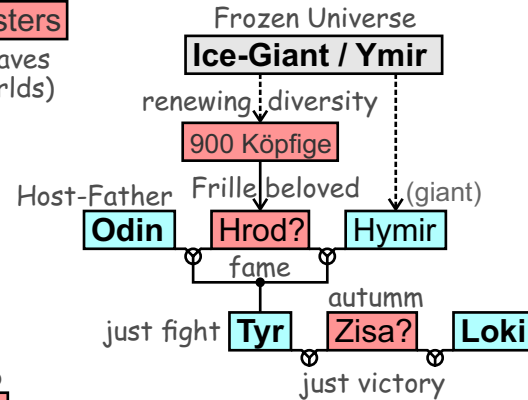

Family trees for the Edda

Family tree of Odin

Family tree of Loki

Family tree of Njördr

Legend and Symbols

- female
 - male
 - ♂ marriage/procreation
 - direct descent
 - > descent across several generations
- (Processing status: 09.04.2026)
 (Source: www.edda.pushpak.de)

Structure interpretation of the family trees

Family tree of Odin

Family tree of Njördr

Family tree of Loki

Legend and Symbols

- female
- male
- ⊗ marriage/procreation
- direct descent
- > descent across several generations