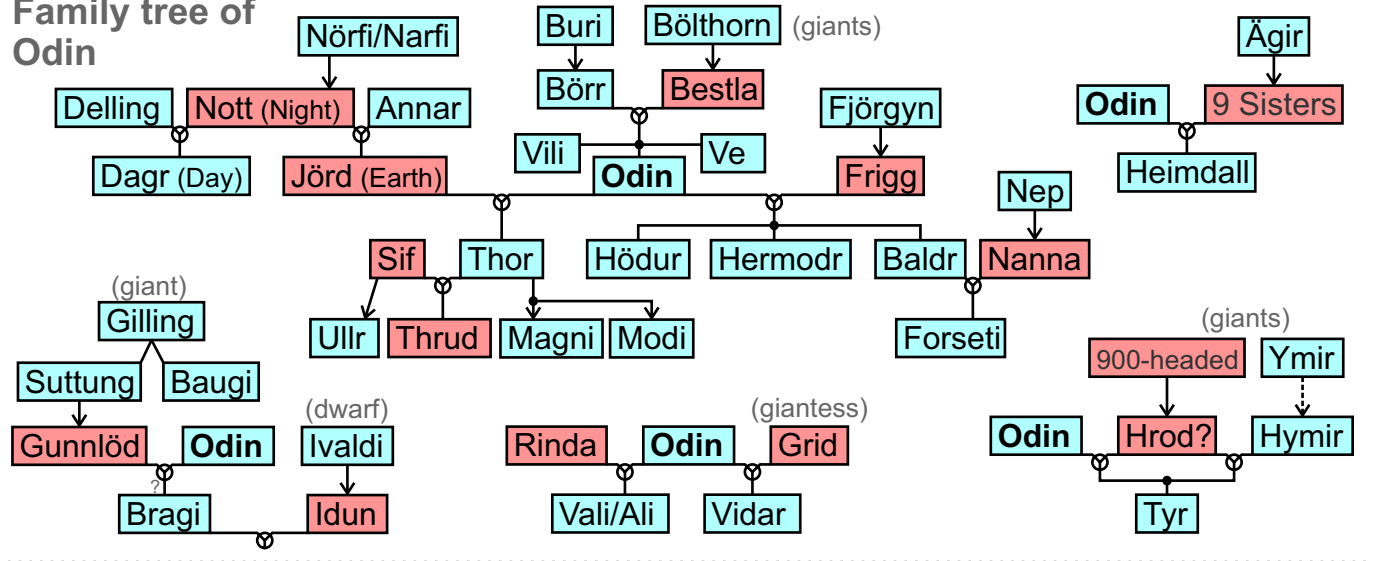

Family trees for the Edda

Family tree of Odin

Family tree of Loki

Family tree of Njördr

Legend and Symbols

- female
 - male
 - ♂ marriage/procreation
 - direct descent
 - > descent across several generations
- (Processing status: 09.04.2026)
 (Source: www.edda.pushpak.de)

Structure interpretation of the family trees

Family tree of Odin

Family tree of Njördr

Family tree of Loki

Legend and Symbols

- female
- male
- ⊗ marriage/procreation
- direct descent
- > descent across several generations