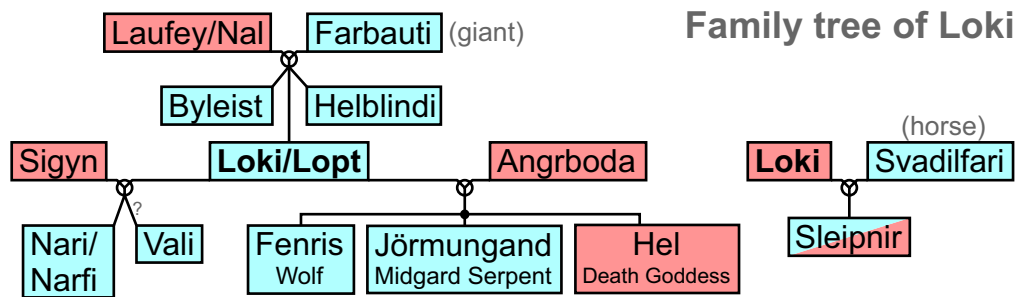

Family trees for the Edda

Family tree of Odin

Family tree of Loki

Family tree of Njördr

Legend and Symbols

- female
 - male
 - ♂ marriage/procreation
 - direct descent
 - > descent across several generations
- (Processing status: 09.04.2026)
 (Source: www.edda.pushpak.de)

Structure interpretation of the family trees

Family tree of Odin

Family tree of Njördr

Family tree of Loki

Legend and Symbols

- female
- male
- ⊗ marriage/procreation
- direct descent
- > descent across several generations